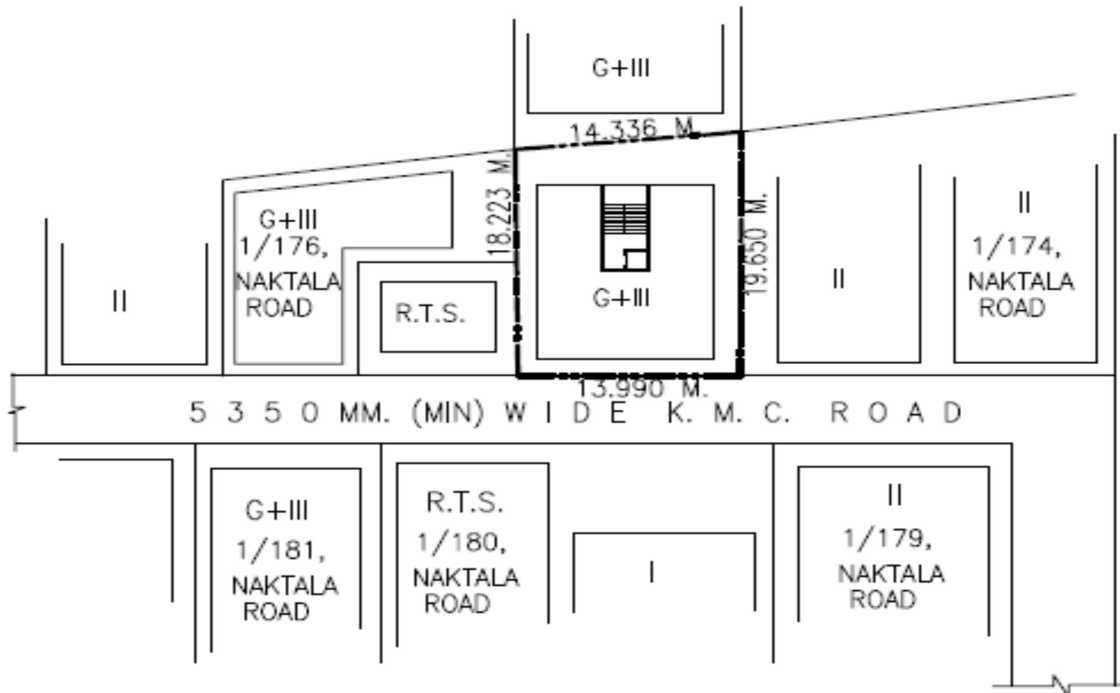

ORBIT CONSTRUCTION

1/175, Naktala, Kolkata – 700047
Mob. No. : 9831021042
E-mail : santanushome123@gmail.com
GST No. : 19AVNPS6645M2ZH

LOCATION MAP WITH LATITUDE LONGITUDE

NAME OF PROJECT: "348/242, N.S.C. Bose Road"

ADDRESS: 348/242, N.S.C. Bose Road, Naktala, P.O. – Naltala, P.S. – Netaji Nagar, Ward No. 100 of Borough – X of KMC, Kolkata – 700047, WB, India

LATITUDE: 22.474911185318714, LONGITUDE: 88.36685018169612

SITE PLAN

SCALE- 1:600

ORBIT CONSTRUCTION

Santanu Shome

Proprietor